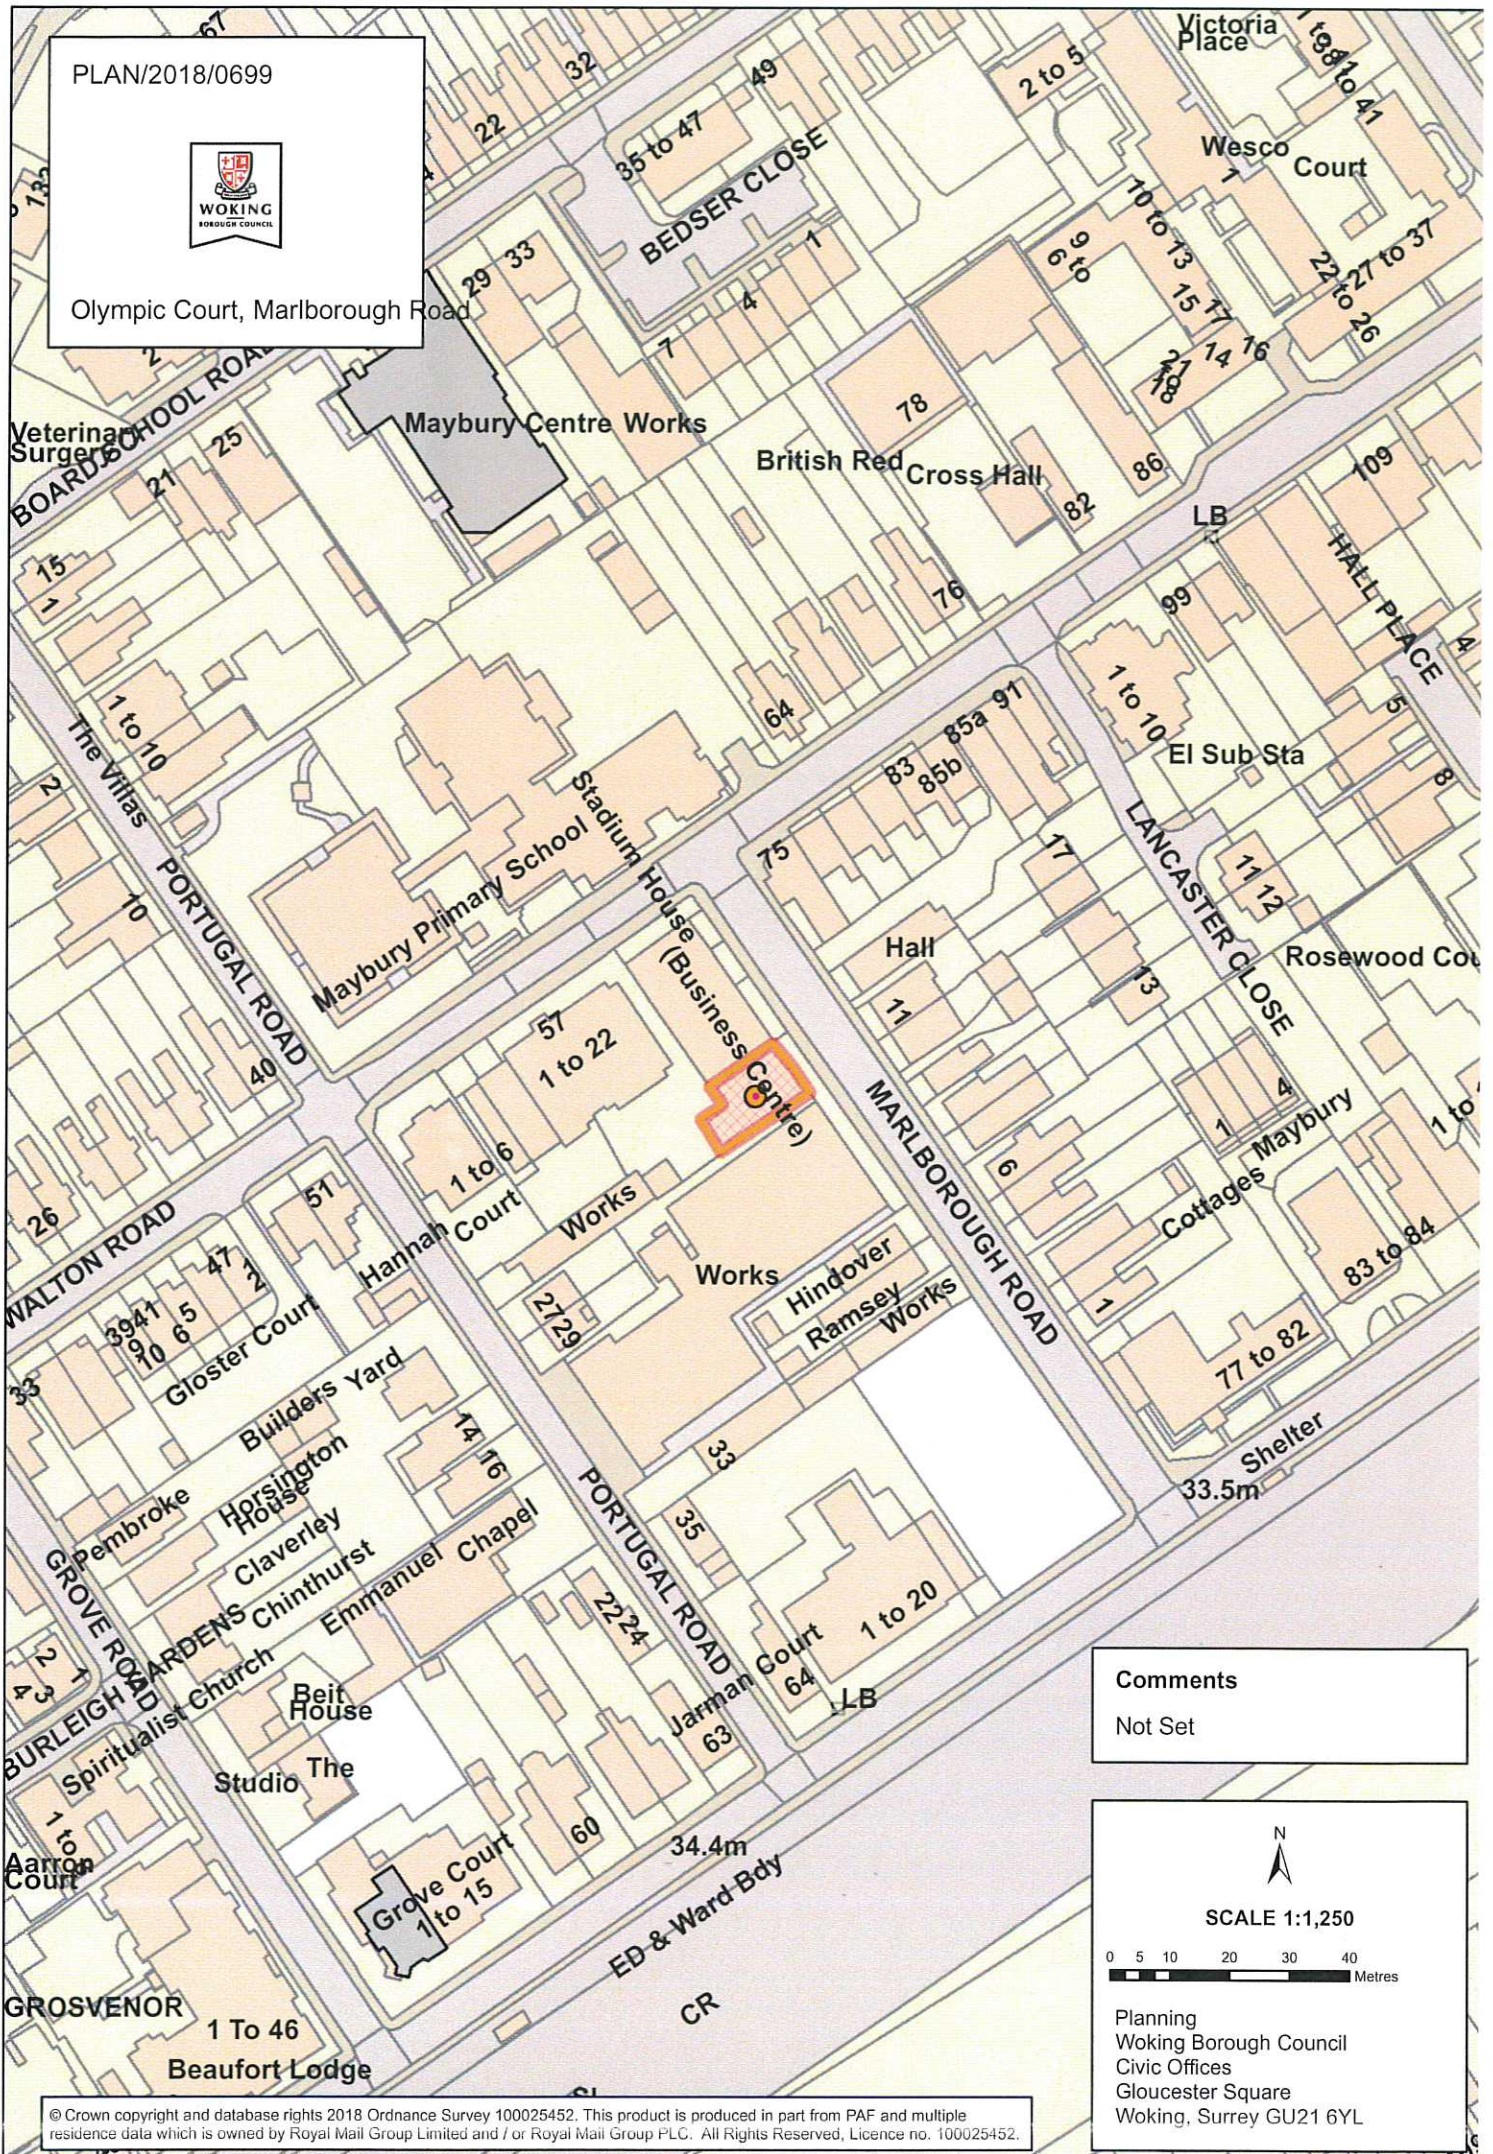

PLAN/2018/0699

Olympic Court, Marlborough Road

Comments
Not Set

N

SCALE 1:1,250

0 5 10 20 30 40 Metres

Planning
Woking Borough Council
Civic Offices
Gloucester Square
Woking, Surrey GU21 6YL